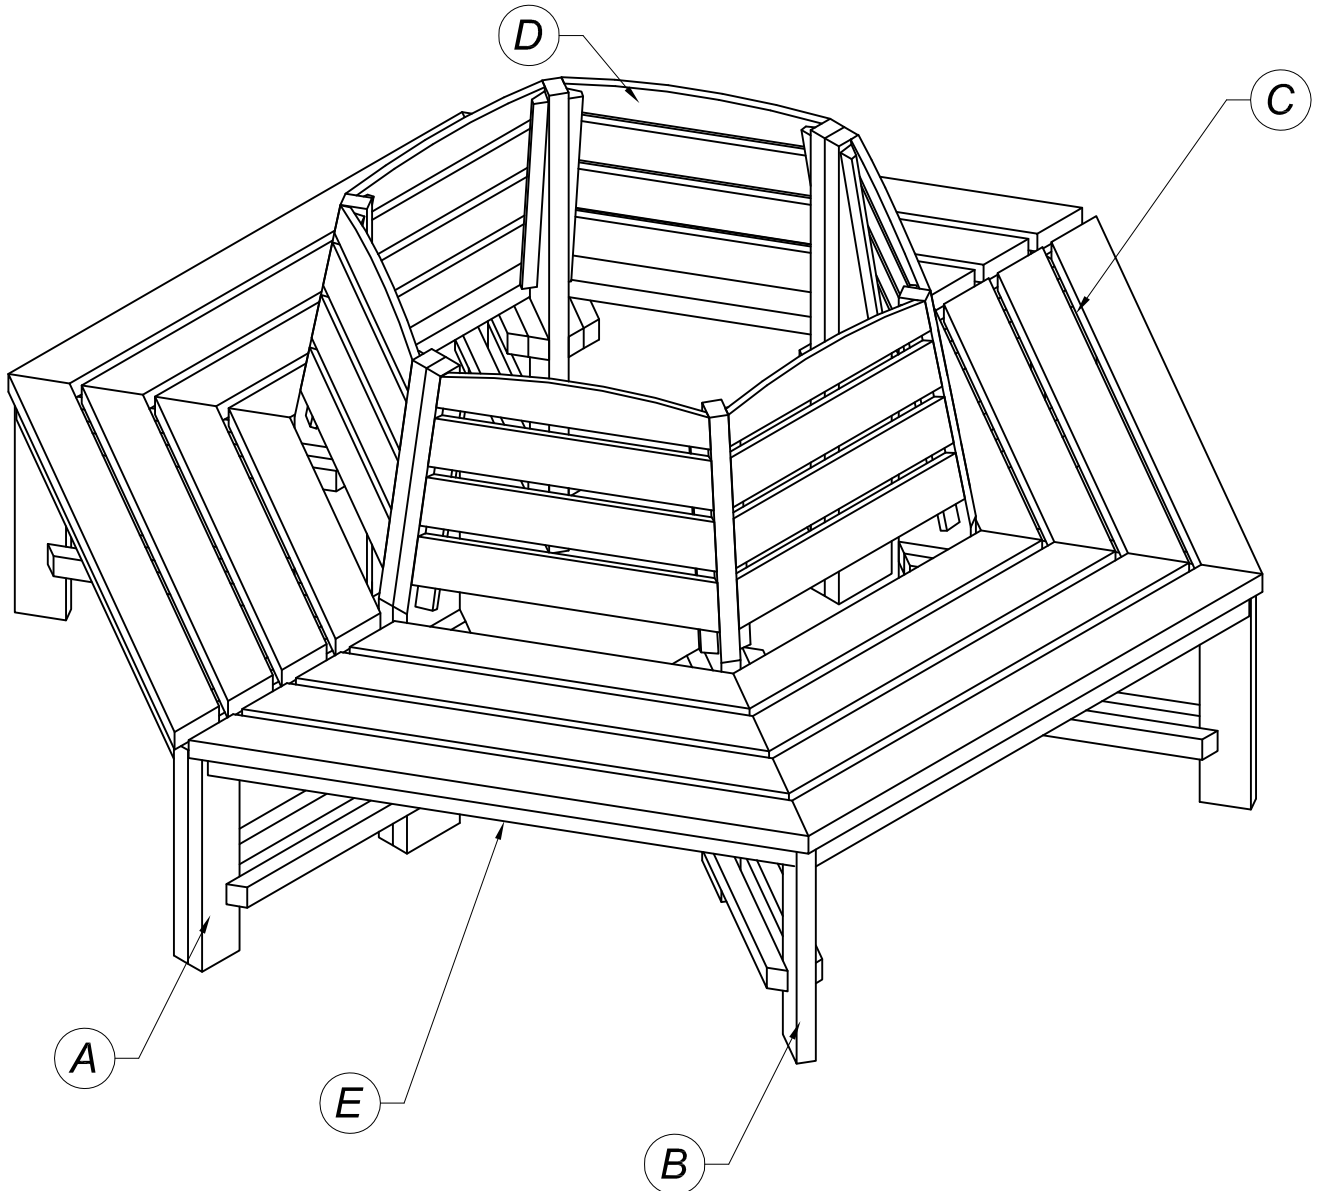

Tree seat with back rest

Element:	Measurement:
Leg A	900 x 585
Leg B	900 x 585
Seat C	1030 x 482
Support D	512 x 420
Board E	980 x 70 x 15
<i>Assembling parts</i>	
Element:	Quant.
Wood screw Ø4 x 50	66

Tree seat with back rest

Artikel Nr. : 31.0001

Elements:	A	B	C	D	E	F	G	H	I	J
	4	4	6	6	6	-	-	-	-	-

Tree seat with back rest

Artikel Nr. : 31.0001

Tree seat with back rest

Artikel Nr. : 31.0001

Tree seat with back rest