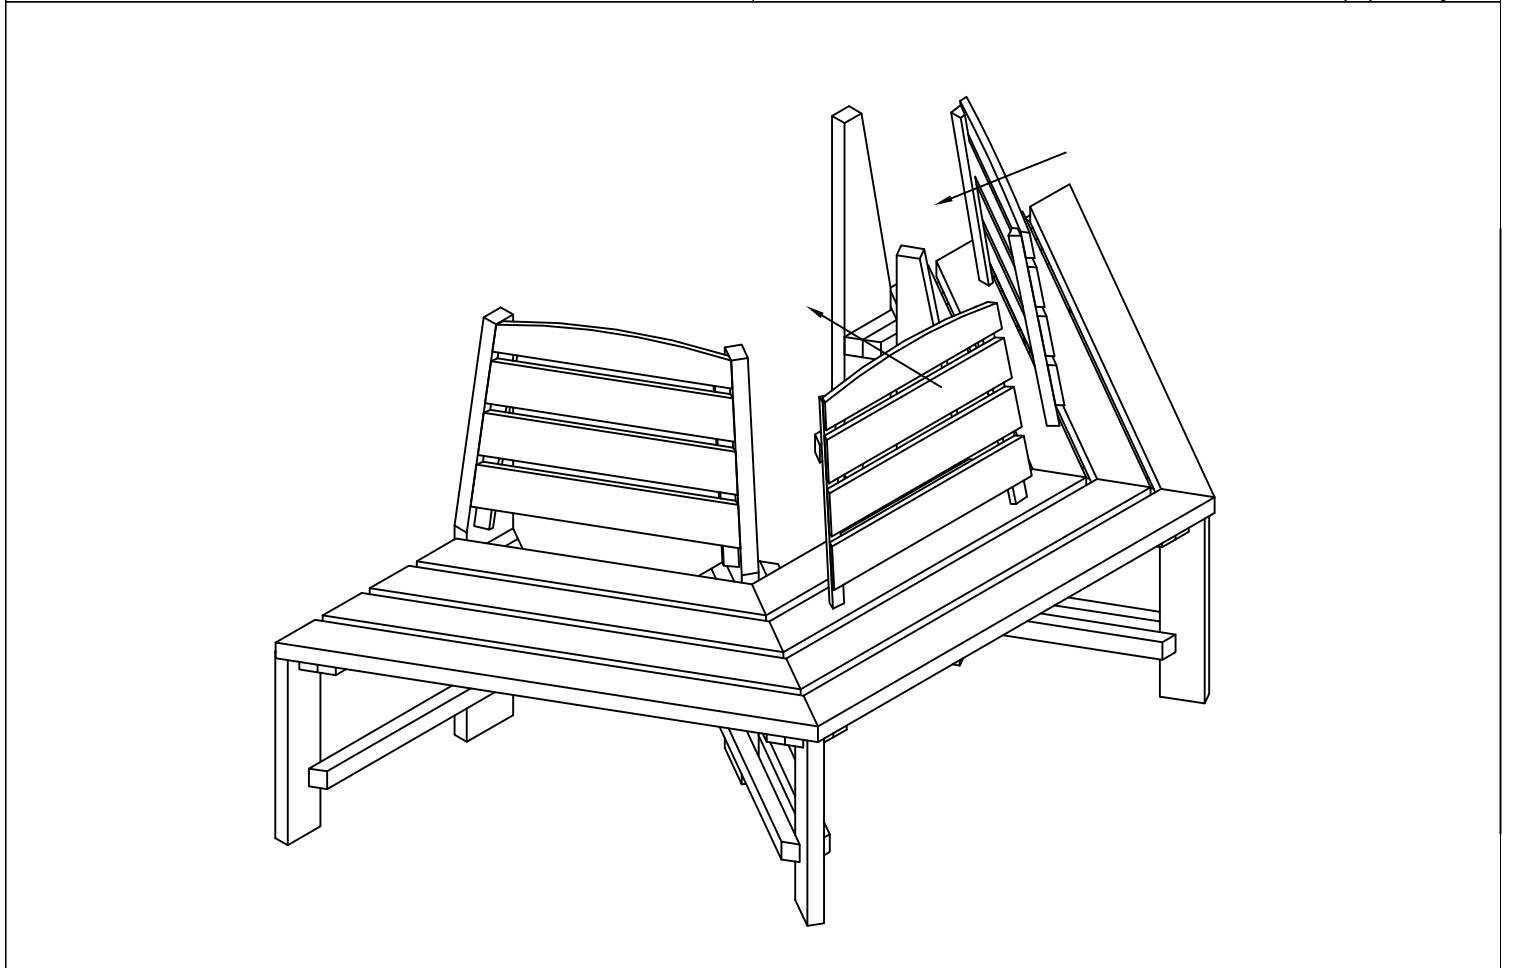

Tree seat with back rest

Element:	Measurement:
Leg A	900 x 585
Leg B	900 x 585
Seat C	1030 x 482
Support D	512 x 420
Board E	980 x 70 x 15
<i>Assembling parts</i>	
Element:	Quant.
Wood screw Ø4 x 50	66

Tree seat with back rest

Artikel Nr. : 31.0001

Elements:	A	B	C	D	E	F	G	H	I	J
	4	4	6	6	6	-	-	-	-	-

Tree seat with back rest

Artikel Nr. : 31.0001

Tree seat with back rest

Artikel Nr. : 31.0001

Tree seat with back rest