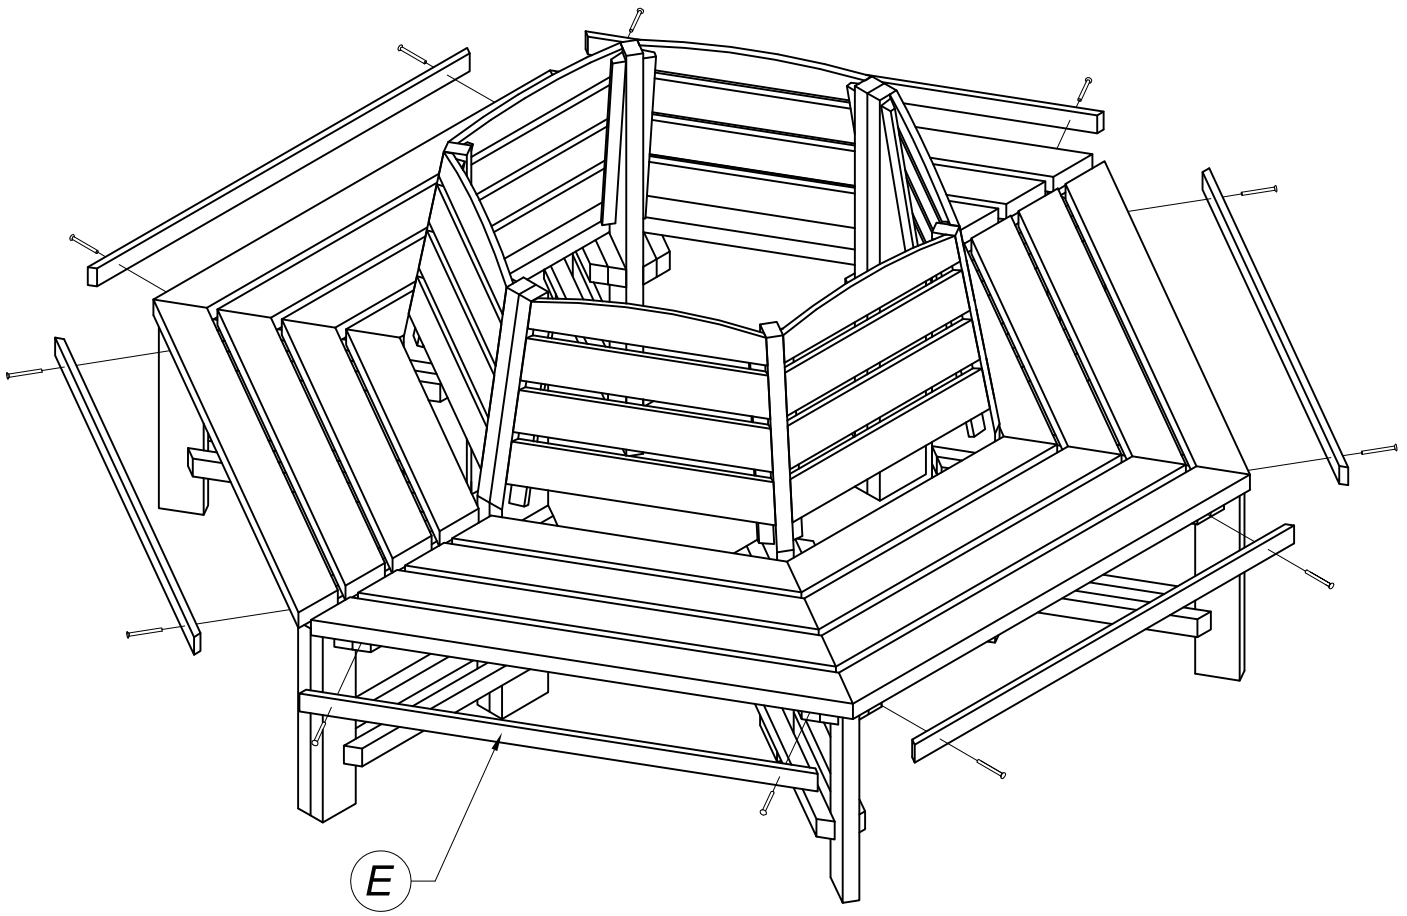

Tree seat with back rest

Element:	Measurement:
Leg A	900 x 585
Leg B	900 x 585
Seat C	1030 x 482
Support D	512 x 420
Board E	980 x 70 x 15
<i>Assembling parts</i>	
Element:	Quant.
Wood screw Ø4 x 50	66

Tree seat with back rest

Artikel Nr. : 31.0001

Elements:	A	B	C	D	E	F	G	H	I	J
	4	4	6	6	6	-	-	-	-	-

Tree seat with back rest

Artikel Nr. : 31.0001

Tree seat with back rest

Artikel Nr. : 31.0001

Tree seat with back rest