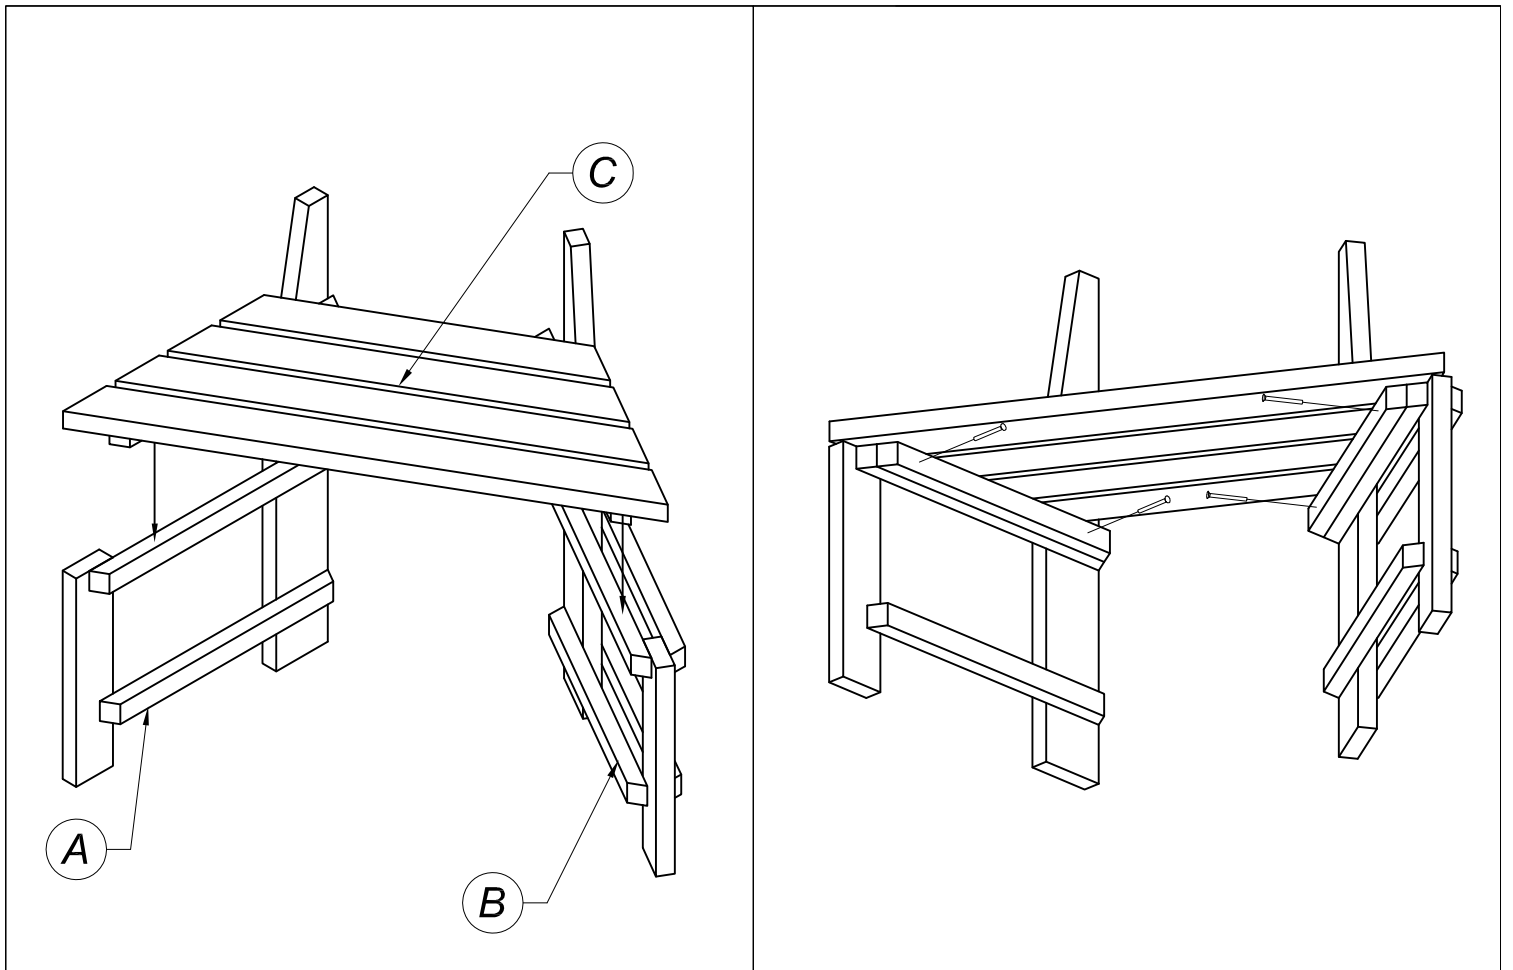

Tree seat with back rest

Element:	Measurement:
Leg A	900 x 585
Leg B	900 x 585
Seat C	1030 x 482
Support D	512 x 420
Board E	980 x 70 x 15
<i>Assembling parts</i>	
Element:	Quant.
Wood screw Ø4 x 50	66

Tree seat with back rest

Artikel Nr. : 31.0001

Elements:	A	B	C	D	E	F	G	H	I	J
	4	4	6	6	6	-	-	-	-	-

Tree seat with back rest

Artikel Nr. : 31.0001

Tree seat with back rest

Artikel Nr. : 31.0001

Tree seat with back rest