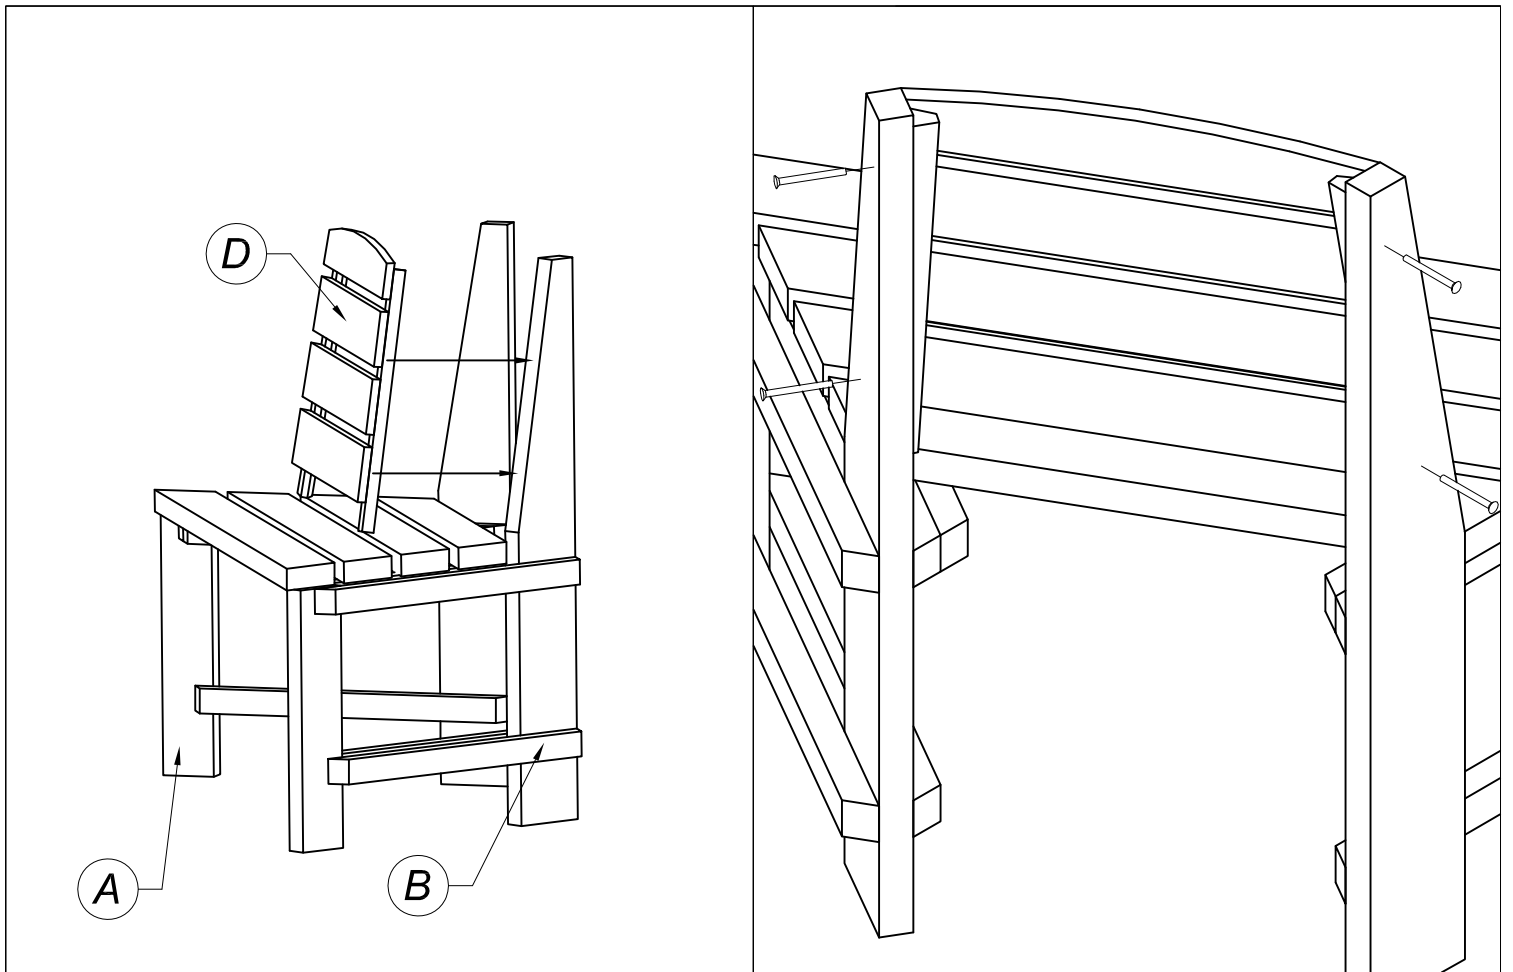

Tree seat with back rest

Element:	Measurement:
Leg A	900 x 585
Leg B	900 x 585
Seat C	1030 x 482
Support D	512 x 420
Board E	980 x 70 x 15
<i>Assembling parts</i>	
Element:	Quant.
Wood screw Ø4 x 50	66

Tree seat with back rest

Artikel Nr. : 31.0001

Elements:	A	B	C	D	E	F	G	H	I	J
	4	4	6	6	6	-	-	-	-	-

Tree seat with back rest

Artikel Nr. : 31.0001

Tree seat with back rest

Artikel Nr. : 31.0001

Tree seat with back rest