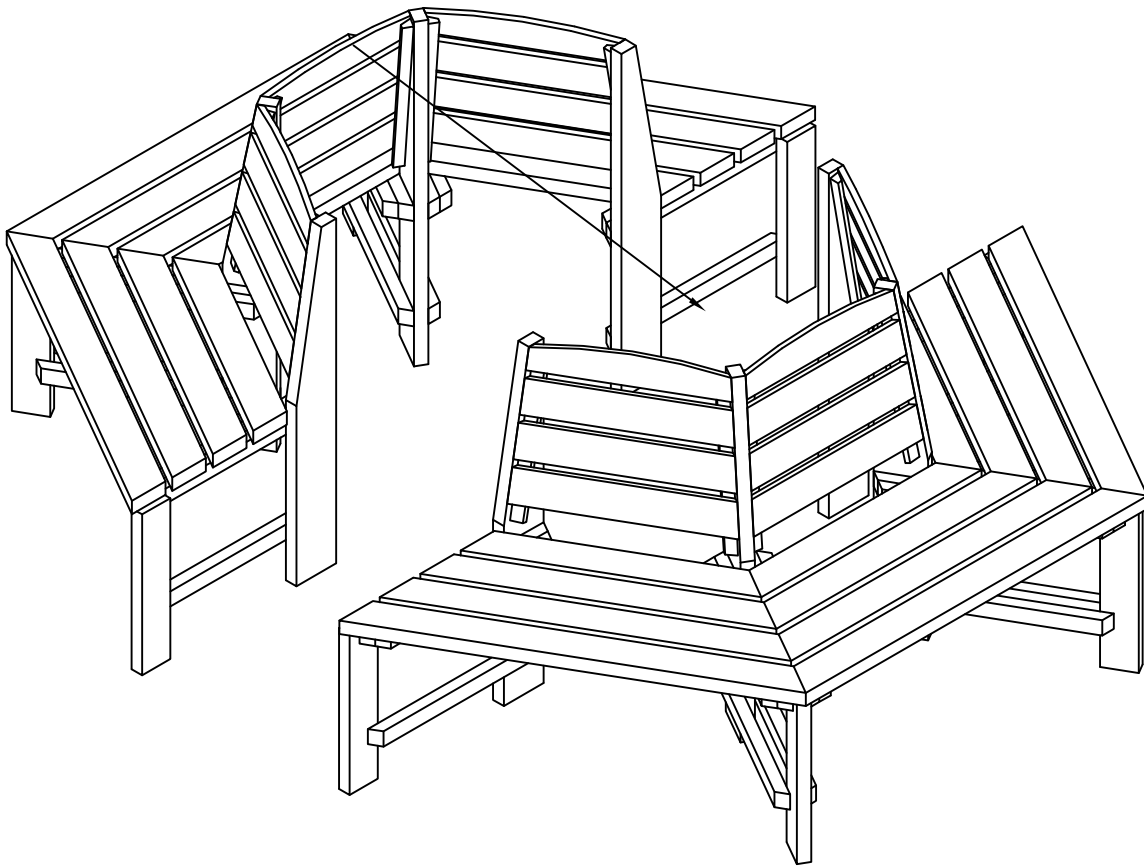

Tree seat with back rest

Element:	Measurement:
Leg A	900 x 585
Leg B	900 x 585
Seat C	1030 x 482
Support D	512 x 420
Board E	980 x 70 x 15
<i>Assembling parts</i>	
Element:	Quant.
Wood screw Ø4 x 50	66

Tree seat with back rest

Artikel Nr. : 31.0001

Elements:	A	B	C	D	E	F	G	H	I	J
	4	4	6	6	6	-	-	-	-	-

Tree seat with back rest

Artikel Nr. : 31.0001

Tree seat with back rest

Artikel Nr. : 31.0001

Tree seat with back rest